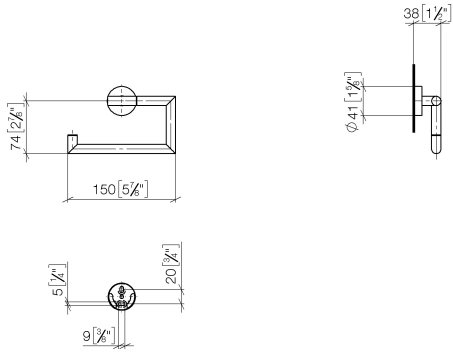

83 500 979

- width 150mm
- height 95 mm
- rosette Ø 40 mm
- 40mm projection

Fits: LISSÉ, META

| | | |
|---|-------------------------------|---------------|
|  | Chrome | 83 500 979-00 |
|  | Brushed Platinum | 83 500 979-06 |
|  | Dark Chrome | 83 500 979-19 |
|  | Light Gold | 83 500 979-26 |
|  | Brushed Light Gold | 83 500 979-27 |
|  | Matte Black | 83 500 979-33 |
|  | Brushed Bronze | 83 500 979-42 |
|  | Brushed Champagne (22kt Gold) | 83 500 979-46 |
|  | Champagne (22kt Gold) | 83 500 979-47 |
|  | Brushed Chrome | 83 500 979-93 |
|  | Brushed Dark Platinum | 83 500 979-99 |

83 500 979

mm [inches]

83 500 979

Parts for other finishes can be found here: [Brushed](#)
[Platinum](#)

Spare parts list

| No. | Item Number | Name | Quantity used | Delivery time |
|-----|--------------------|------------|---------------|---------------|
| 1 | 90 28 22 626 00-00 | holder | 1 | 10 |
| 2 | 05 17 97 561 01-00 | holder | 1 | 10 |
| 3 | 90 31 11 038 00 90 | pin | 2 | 2 |
| 4 | 90 14 10 060 00 90 | seal | 1 | 2 |
| 5 | 08 27 97 500-00 | rosette | 1 | 10 |
| 6 | 08 30 11 516 90 | ring | 1 | 2 |
| 7 | 05 17 97 501 01 90 | fixing set | 1 | 2 |
| 8 | 08 17 97 559 90 | holder | 1 | 2 |
| 9 | 08 17 97 501 07 | holder | 1 | 2 |
| 10 | 05 30 31 025 00 90 | fixing set | 1 | 2 |
| 11 | 05 30 11 519 00 90 | disc | 1 | 2 |