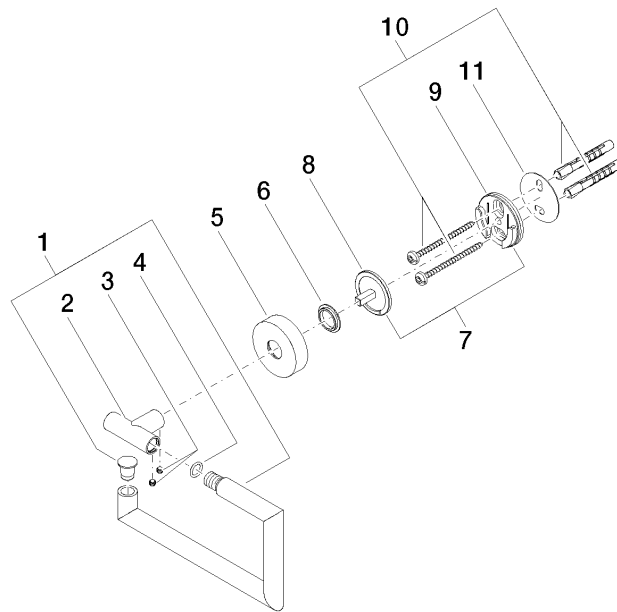

83 500 979

- width 150mm
- height 95 mm
- rosette Ø 40 mm
- 40mm projection

Fits: LISSÉ, META

| | | |
|---|-------------------------------|---------------|
|  | Chrome | 83 500 979-00 |
|  | Brushed Platinum | 83 500 979-06 |
|  | Dark Chrome | 83 500 979-19 |
|  | Light Gold | 83 500 979-26 |
|  | Brushed Light Gold | 83 500 979-27 |
|  | Matte Black | 83 500 979-33 |
|  | Brushed Bronze | 83 500 979-42 |
|  | Brushed Champagne (22kt Gold) | 83 500 979-46 |
|  | Champagne (22kt Gold) | 83 500 979-47 |
|  | Brushed Chrome | 83 500 979-93 |
|  | Brushed Dark Platinum | 83 500 979-99 |

83 500 979

mm [inches]

83 500 979

Parts for other finishes can be found here: [Brushed](#)
[Platinum](#)

Spare parts list

| No. | Item Number | Name | Quantity used | Delivery time |
|-----|--------------------|------------|---------------|---------------|
| 1 | 90 28 22 626 00-00 | holder | 1 | 10 |
| 2 | 05 17 97 561 01-00 | holder | 1 | 10 |
| 3 | 90 31 11 038 00 90 | pin | 2 | 2 |
| 4 | 90 14 10 060 00 90 | seal | 1 | 2 |
| 5 | 08 27 97 500-00 | rosette | 1 | 10 |
| 6 | 08 30 11 516 90 | ring | 1 | 2 |
| 7 | 05 17 97 501 01 90 | fixing set | 1 | 2 |
| 8 | 08 17 97 559 90 | holder | 1 | 2 |
| 9 | 08 17 97 501 07 | holder | 1 | 2 |
| 10 | 05 30 31 025 00 90 | fixing set | 1 | 2 |
| 11 | 05 30 11 519 00 90 | disc | 1 | 2 |